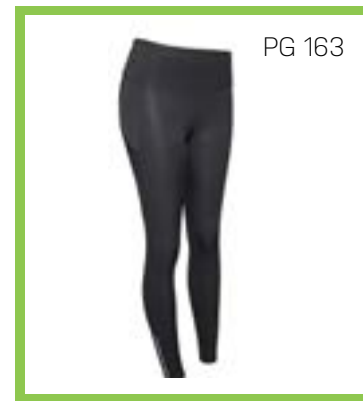

PG 83

JQ4041
LADIES HORIZON
SPANDEX POLO S/S

PG 13

PC196
ADULT SOFT-TEK™
T-SHIRT L/S

PG 13

PC196Y
YOUTH SOFT-TEK™
T-SHIRT L/S

PG 15

EXT106
MOSSY OAK ELEMENTS
LONG SLEEVE HOODIE

PG 163

L800
LADIES HIGH RISE
LEGGINGS

PG 176

K905
MEN'S 5" 2-IN-1
RUNNING SHORT

PG 177

K907
MEN'S 7" 2-IN-1
RUNNING SHORT

PG 17

EXT96
MOSSY OAK ELEMENTS
T-SHIRT L/S