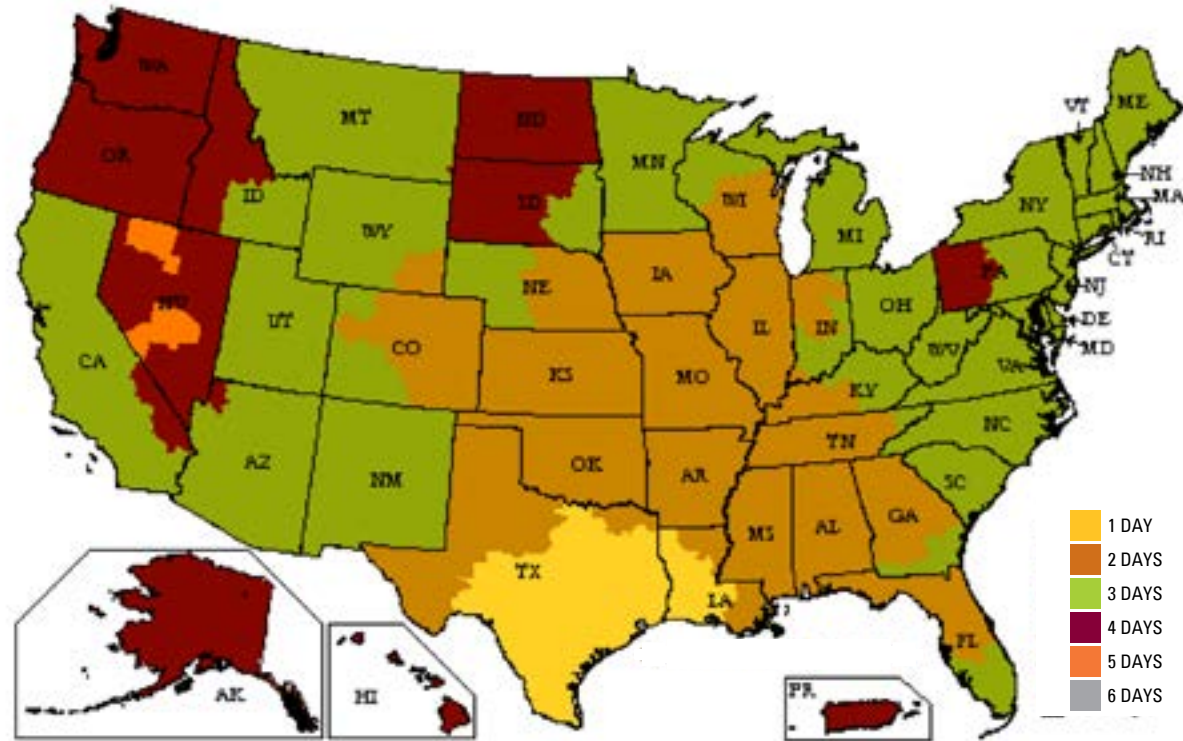

TIME-IN TRANSIT

GROUND SHIPPING Normal UPS Time-in-transit from BAW warehouse in Katy, Texas

BAW POLICY: Same day shipping on orders placed by 2:00 PM (CST)
*Certain restrictions may apply.

TIME-IN TRANSIT