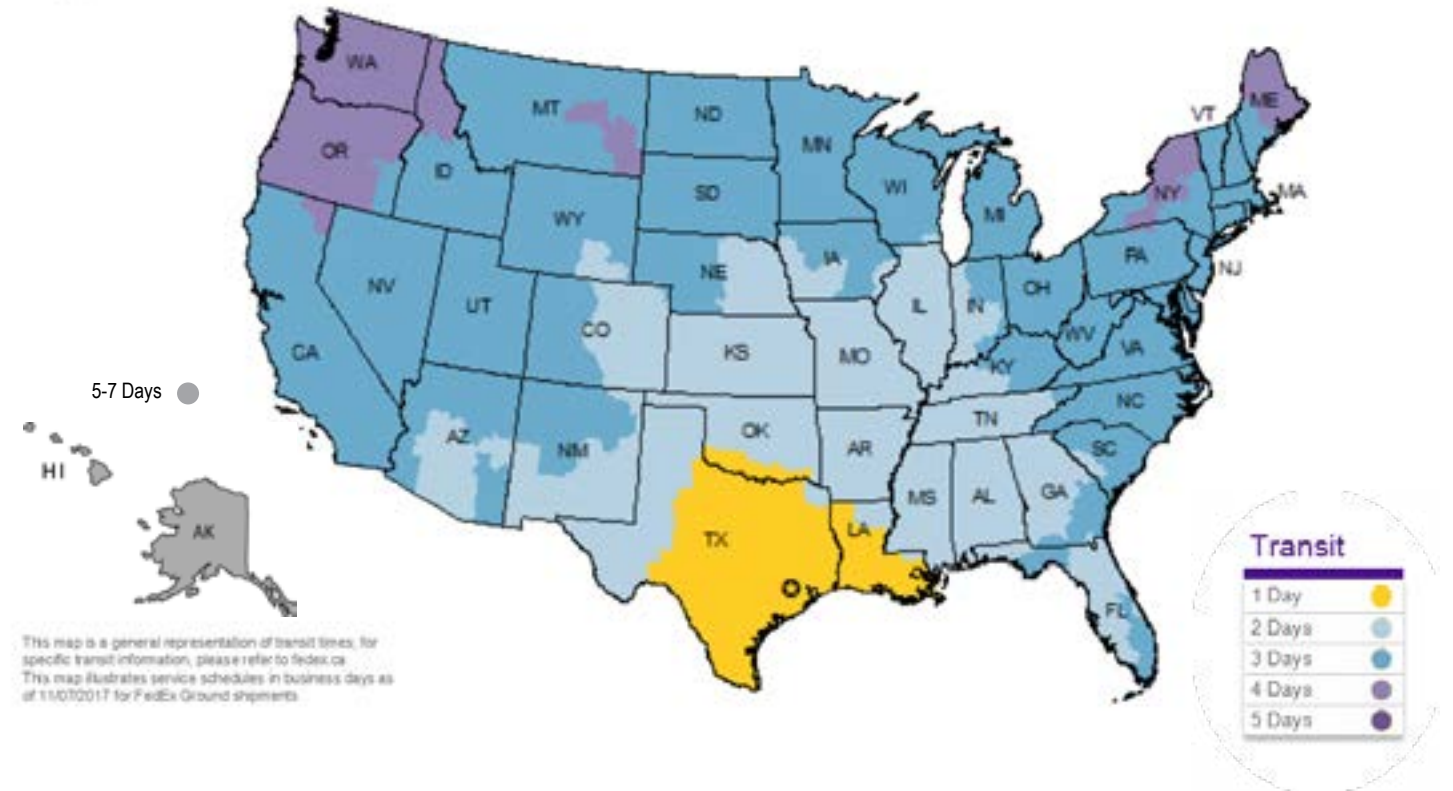

MIDNIGHT
BLACK

MARBLE
GREY

TIME-IN TRANSIT

GROUND SHIPPING Normal FedEx Time-in-transit from BAW warehouse in Katy, Texas

BAW POLICY: Same day shipping on orders placed by 2:00 PM (CST)
*Certain restrictions may apply.

TOPS & T-SHIRTS
POLOS
FLEECE
OUTERWEAR
PANTS & TIGHTS
SHORTS
CORPORATE WEAR
ACCESSORIES
INFORMATION