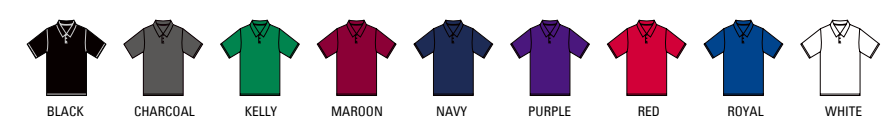

NEW ARRIVAL

JQ3030
MEN'S JACQUARD COOL-TEK POLO

SIZES: S, M, L, XL, 2X, 3X, 4X, 5X
MSRP: $28.00 - $33.00

100% POLYESTER JACQUARD MESH, 6.2 OUNCE
BREATHABLE MOISTURE MANAGEMENT
FRESH ASSURANCE WITH ANTI-BACTERIAL TREATMENT
UV PROTECTION
DYED TO MATCH 3 BUTTONS
SELF FABRIC COLLAR
SIDE VENTS

JQ3031
LADIES JACQUARD COOL-TEK POLO

SIZES: XS, S, M, L, XL, 2X, 3X
MSRP: $28.00 - $31.00

100% POLYESTER JACQUARD MESH, 6.2 OUNCE
BREATHABLE MOISTURE MANAGEMENT
FRESH ASSURANCE WITH ANTI-BACTERIAL TREATMENT
UV PROTECTION
DYED TO MATCH 4 BUTTONS
SELF FABRIC COLLAR
SIDE VENTS