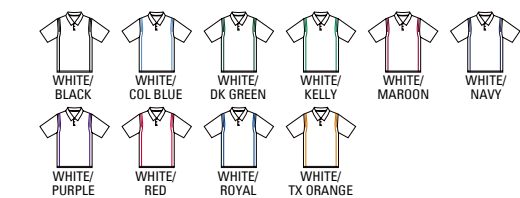

### LADIES COLOR RIB SHOULDER COOL-TEK™ POLO

SIZES: XS, S, M, L, XL, 2X, 3X

MSRP: \$30.50 - \$33.50

100% POLYESTER COOL-TEK™, 4.5 OUNCE  
MINI-PIQUE WITH RIB PANELS  
BREATHABLE, MOISTURE MANAGEMENT  
FRESH ASSURANCE WITH ANTI-BACTERIAL TREATMENT  
UV PROTECTION  
4 BUTTON PLACKET  
EXTENDED TAIL WITH SIDE VENTS  
HALF-MOON

### LADIES WHITE RIB SHOULDER COOL-TEK™ POLO

SIZES: XS, S, M, L, XL, 2X, 3X

MSRP: \$30.50 - \$33.50

100% POLYESTER COOL-TEK™, 4.5 OUNCE  
MINI-PIQUE WITH RIB PANELS  
BREATHABLE, MOISTURE MANAGEMENT  
FRESH ASSURANCE WITH ANTI-BACTERIAL TREATMENT  
UV PROTECTION  
4 BUTTON PLACKET  
EXTENDED TAIL WITH SIDE VENTS  
HALF-MOON