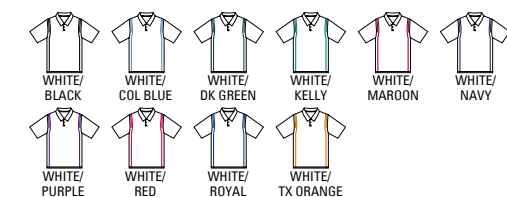

### MEN'S COLOR RIB SHOULDER COOL-TEK™ POLO

SIZES: S, M, L, XL, 2X, 3X, 4X, 5X

MSRP: \$30.50 - \$35.50

100% POLYESTER COOL-TEK™, 4.5 OUNCE  
MINI-PIQUE WITH RIB PANELS  
BREATHABLE, MOISTURE MANAGEMENT  
FRESH ASSURANCE WITH ANTI-BACTERIAL TREATMENT  
UV PROTECTION  
3 BUTTON PLACKET  
EXTENDED TAIL WITH SIDE VENTS  
HALF-MOON

### MEN'S WHITE RIB SHOULDER COOL-TEK™ POLO

SIZES: S, M, L, XL, 2X, 3X, 4X, 5X

MSRP: \$30.50 - \$35.50

100% POLYESTER COOL-TEK™, 4.5 OUNCE  
MINI-PIQUE WITH RIB PANELS  
BREATHABLE, MOISTURE MANAGEMENT  
FRESH ASSURANCE WITH ANTI-BACTERIAL TREATMENT  
UV PROTECTION  
3 BUTTON PLACKET  
EXTENDED TAIL WITH SIDE VENTS  
HALF-MOON