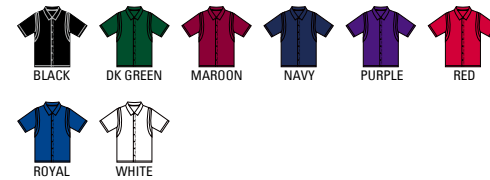

CT290
MEN'S FULL BUTTON COOL-TEK™ POLO

SIZES: S, M, L, XL, 2X, 3X, 4X
MSRP: $30.00 - $34.00

100% POLYESTER COOL-TEK™, 4.5 OUNCE
BREATHABLE, MOISTURE MANAGEMENT
JERSEY KNIT FABRIC WITH MESH INSERTS
STRAIGHT BOTTOM HEM WITH SIDE VENTS
KNITTED COLLAR
FRESH ASSURANCE WITH ANTI-BACTERIAL PROPERTIES
UV PROTECTION