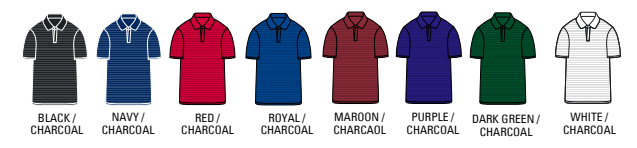

BLACK CHARCOAL DK. GREEN MAROON NAVY ORANGE PURPLE RED ROYAL

**CT1060**  
MEN'S WIDE STRIPE SPANDEX POLO

SIZES: S, M, L, XL, 2X, 3X, 4X, 5X  
MSRP: \$29.00 - \$34.00

88% POLYESTER / 12% SPANDEX, 5.75 OUNCE  
BREATHABLE MOISTURE MANAGEMENT  
FRESH ASSURANCE WITH ANTI-BACTERIAL TREATMENT  
UV PROTECTION  
3 BUTTONS  
SIDE VENTS

**CT1061**  
LADIES WIDE STRIPE SPANDEX POLO

SIZES: XS, S, M, L, XL, 2X, 3X  
MSRP: \$29.00 - \$32.00

88% POLYESTER / 12% SPANDEX, 5.75 OUNCE  
BREATHABLE MOISTURE MANAGEMENT  
FRESH ASSURANCE WITH ANTI-BACTERIAL TREATMENT  
UV PROTECTION  
4 BUTTONS  
SIDE VENTS

**CT1080**  
MEN'S MINI STRIPE SPANDEX POLO

SIZES: S, M, L, XL, 2X, 3X, 4X, 5X  
MSRP: \$27.50 - \$32.50

88% POLYESTER / 12% SPANDEX, 5.75 OUNCE  
BREATHABLE MOISTURE MANAGEMENT  
FRESH ASSURANCE WITH ANTI-BACTERIAL TREATMENT  
UV PROTECTION  
3 BUTTONS  
EXTENDED TAIL WITH SIDE VENTS