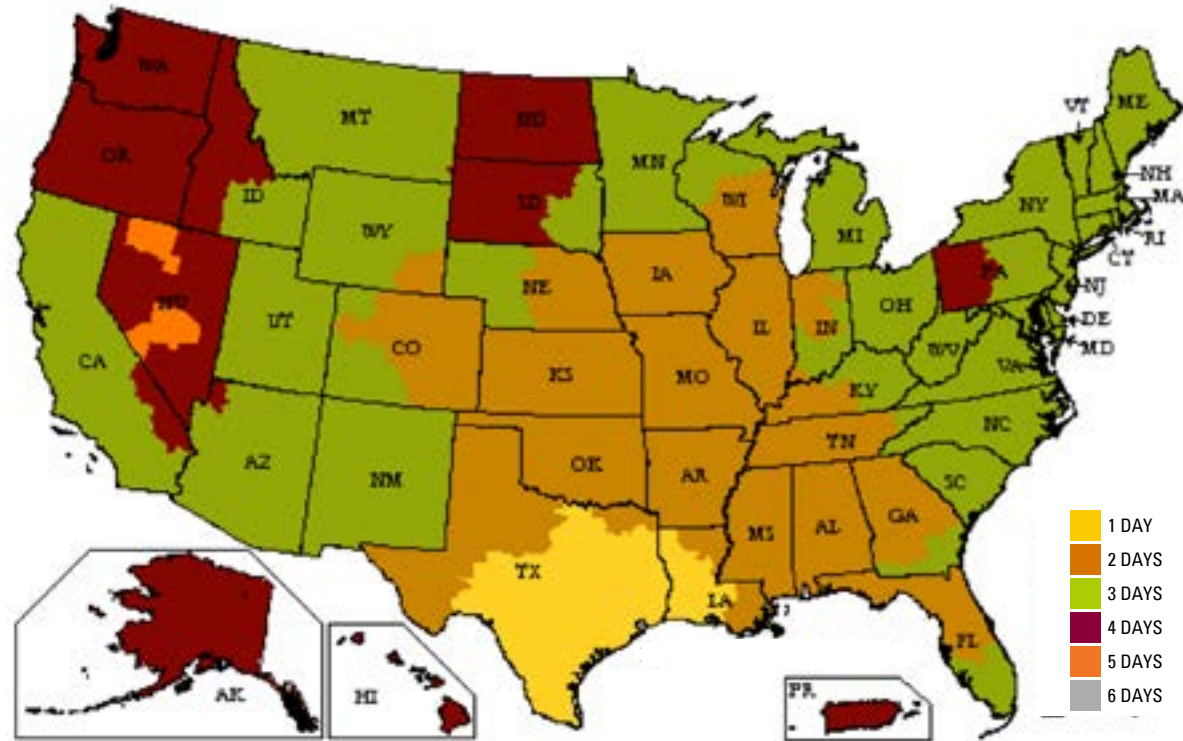

TIME-IN TRANSIT

GROUND SHIPPING Normal UPS Time-in-transit from BAW warehouse in Katy, Texas

BAW POLICY: Same day shipping on orders placed by 2:00 PM (CST)
*Certain restrictions may apply.