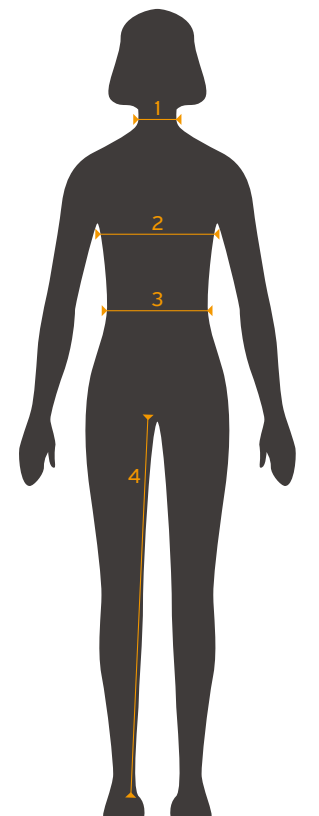

A man with dark hair, wearing a bright blue zip-up hoodie, stands in profile against a weathered, grey metal wall with peeling paint and rust. The year '2020' is written in large, white, brush-stroke style font across his chest.

LADIES KNITS & WOVENS (all figures in inches)

	XS	S	M	L	XL	2X	3X
SIZE	2	4-6	8-10	12-14	16-18	18-20	22-24
CHEST	30-31	32-33	34-35	36-38	40-42	44-46	48-50

YOUTH KNITS & WOVENS (all figures in inches)

	YXS	YS	YM	YL	YXL
SIZE	4-5	6-8	10-12	14-16	16-18
CHEST	25-26	26-27	28-29	30-31	32-33

LADIES BLOUSE (all figures in inches)

	XS	S	M	L	XL	2X	3X	4X
SIZE	2	4-6	8-10	12-14	16-18	18-20	22-24	26-28
CHEST	29-30	31-32	33-34	35-36	38-40	42-44	46-48	50-52

MEN'S PANTS (all figures in inches)

	S	M	L	XL	2X	3X	4X
INSEAM	27.5	29	30	31	31.5	32	32

LADIES PANTS (all figures in inches)

	S	M	L	XL	2X
INSEAM	27	28	29	29.5	30

YOUTH PANTS (all figures in inches)

	YS	YM	YL	YXL
INSEAM	19	20-21	22-23	24-25

- 1 **NECK** Measure around neck just below larynx
- 2 **CHEST** Measure around fullest part of chest under arms
- 3 **WAIST** Measure around waist where pant is worn
- 4 **INSEAM** Measure from crotch to cuff