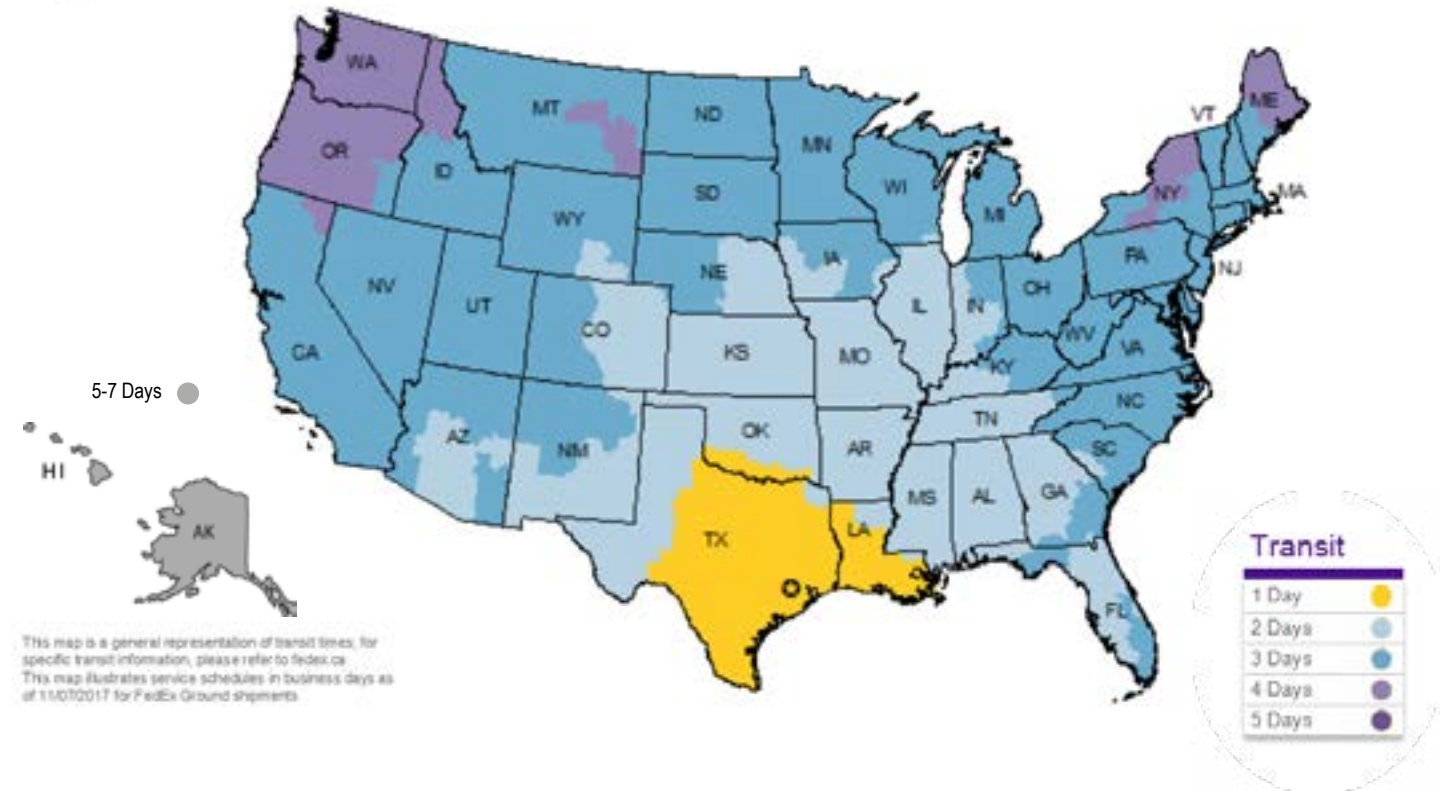

TIME-IN TRANSIT

GROUND SHIPPING Normal FedEx Time-in-transit from BAW warehouse in Katy, Texas

BAW POLICY: Same day shipping on orders placed by 2:00 PM (CST)
*Certain restrictions may apply.