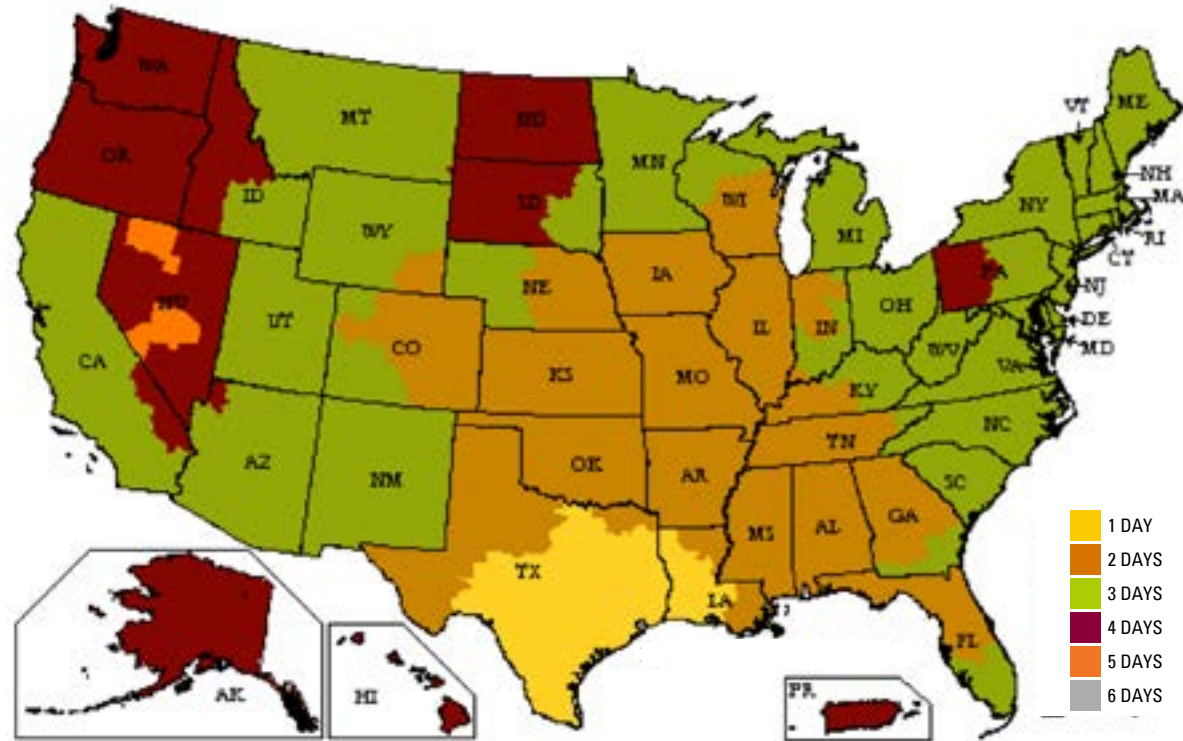

TIME-IN TRANSIT

GROUND SHIPPING Normal UPS Time-in-transit from BAW warehouse in Katy, Texas

BAW POLICY: Same day shipping on orders placed by 2:00 PM (CST)
*Certain restrictions may apply.

TIME-IN TRANSIT